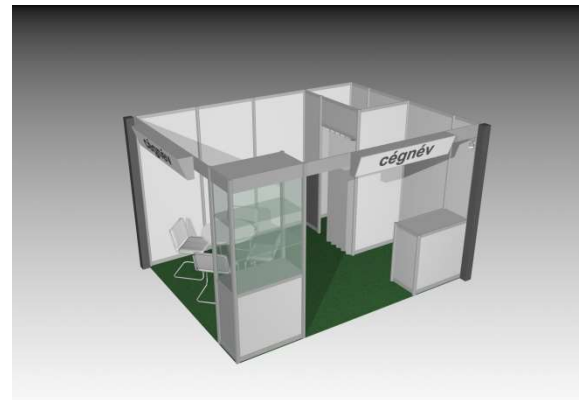

CARPET COLOURS: grey, blue, claret, green

SPECIAL CARPET COLOURS FOR EXTRA FEE.

STRUCTURE: OCTANORM

SHELL SCHEME PRICE DOES NOT INCLUDE THE SPACE AND REGISTRATION FEE!

„Exclusive” stand – min. 12 sqm

- ❖ carpet
- ❖ white walls
- ❖ 1,5 sqm closable store with 3 pcs shelves
- ❖ 1 pc information desk
- ❖ 1 pc table, 4 pcs chairs
- ❖ electrical connection, 1 pc socket
- ❖ lighting design elements, 1 pc spotlight / 3 sqm
- ❖ fascia board (company name), 4 m high graphical surface
- ❖ 1 pc coat rack, 1 pc dustbin

construction cost:

Before 16 January 2019 46 EUR+VAT/sqm

After 17 January 2019 56 EUR+VAT/sqm

„Design” stand – min. 12 sqm

- ❖ carpet
- ❖ white walls, 2 pcs design elements
- ❖ 1 pc glass shelves
- ❖ 1,5 sqm closable store with 3 pcs shelves
- ❖ 1 pc information desk
- ❖ 1 pc table, 4 pcs chairs
- ❖ electrical connection, 1 pc socket
- ❖ 1 pc spotlight / 3 sqm
- ❖ 1 pc lighting fascia board (company name)
- ❖ 1 pc coat rack, 1 pc dustbin

construction cost:

Before 16 January 2019 40 EUR+VAT/sqm

After 17 January 2019 50 EUR+VAT/sqm

„Full” stand – min. 9 sqm

- ❖ carpet
- ❖ white walls
- ❖ 1,5 sqm closable store with 3 pcs shelves
- ❖ 1 pc information desk
- ❖ 1 pc table, 4 pcs chairs
- ❖ 1 pc coat rack, 1 pc dustbin
- ❖ electrical connection, 1 pc socket
- ❖ 1 pc spotlight / 3 sqm
- ❖ 1 pc lighting fascia board (company name)

construction cost:

Before 16 January 2019 35 EUR+VAT/sqm

After 17 January 2019 45 EUR+VAT/sqm

„Basic” stand - min. 6 sqm

- ❖ carpet
- ❖ white walls
- ❖ 1 pc closable information desk,
- ❖ 1 pc table, 4 pcs chairs
- ❖ 1 pc coat rack, 1 pc dustbin
- ❖ electrical connection, 1 pc socket
- ❖ 1 pc spotlight / 3 sqm
- ❖ 1 pc fascia board (company name)