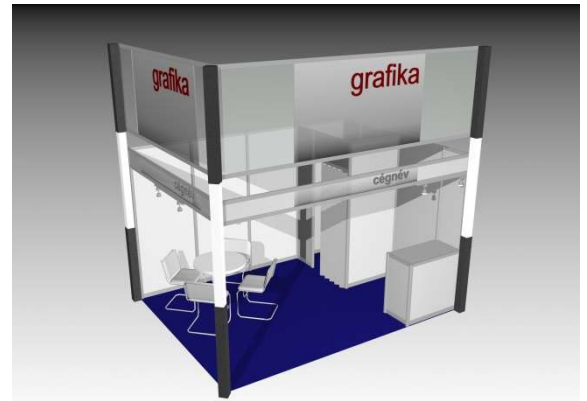

CARPET COLOURS: grey, blue, claret, green

SPECIAL CARPET COLOURS FOR EXTRA FEE.

STRUCTURE: OCTANORM

SHELL SCHEME PRICE DOES NOT INCLUDE THE SPACE AND REGISTRATION FEE!

„Exclusive” stand – min. 12 sqm

- ❖ carpet
- ❖ white walls
- ❖ 1,5 sqm closable store with 3 pcs shelves
- ❖ 1 pc information desk
- ❖ 1 pc table, 4 pcs chairs
- ❖ electrical connection, 1 pc socket
- ❖ lighting design elements, 1 pc spotlight / 3 sqm
- ❖ fascia board (company name), 4 m high graphical surface
- ❖ 1 pc coat rack, 1 pc dustbin

construction cost:

Before 16 January 2019 46 EUR+VAT/sqm

After 17 January 2019 56 EUR+VAT/sqm

„Design” stand – min. 12 sqm

- ❖ carpet
- ❖ white walls, 2 pcs design elements
- ❖ 1 pc glass shelves
- ❖ 1,5 sqm closable store with 3 pcs shelves
- ❖ 1 pc information desk
- ❖ 1 pc table, 4 pcs chairs
- ❖ electrical connection, 1 pc socket
- ❖ 1 pc spotlight / 3 sqm
- ❖ 1 pc lighting fascia board (company name)
- ❖ 1 pc coat rack, 1 pc dustbin

construction cost:

Before 16 January 2019 40 EUR+VAT/sqm

After 17 January 2019 50 EUR+VAT/sqm

„Full” stand – min. 9 sqm

- ❖ carpet
- ❖ white walls
- ❖ 1,5 sqm closable store with 3 pcs shelves
- ❖ 1 pc information desk
- ❖ 1 pc table, 4 pcs chairs
- ❖ 1 pc coat rack, 1 pc dustbin
- ❖ electrical connection, 1 pc socket
- ❖ 1 pc spotlight / 3 sqm
- ❖ 1 pc lighting fascia board (company name)

construction cost:

Before 16 January 2019 30 EUR+VAT/sqm

After 17 January 2019 40 EUR+VAT/sqm

Graphical surfaces:

- ❖ wall 1 m: 97×238 cm
- ❖ wall ½ m: 47,5×238 cm
- ❖ info counter front: 97×74,5 cm
- ❖ info counter side: 47,5×74,5 cm
- ❖ info counter curved front: 84×153,5 cm
- ❖ „Basic” and „Exclusive” stands fascia board: 30×193 cm
- ❖ „Design” and "Full" stands lighting box: 29,5×159,5 cm
- ❖ „Exclusive” stand graphical surface: 120×160 cm
- ❖ panel above glass shelves: 97×22 cm
- ❖ panel above folding door: 97×40 cm