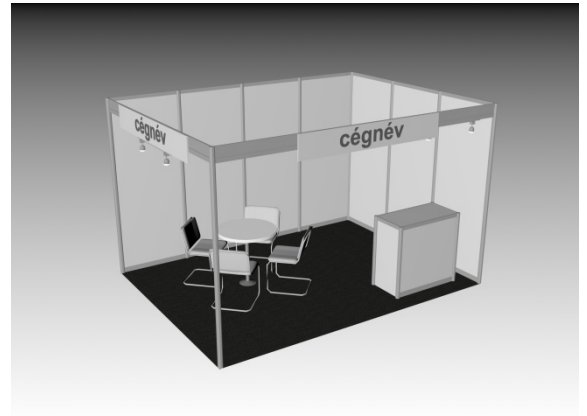

CARPET COLOURS: grey, blue, claret, green

SPECIAL CARPET COLOURS FOR EXTRA FEE.

STRUCTURE: OCTANORM

SHELL SCHEME PRICE DOES NOT INCLUDE THE SPACE AND REGISTRATION FEE!

„Exclusive” stand – min. 12 sqm

- ❖ carpet
- ❖ white walls
- ❖ 1,5 sqm closable store with 3 pcs shelves
- ❖ 1 pc information desk
- ❖ 1 pc table, 4 pcs chairs
- ❖ electrical connection, 1 pc socket
- ❖ lighting design elements, 1 pc spotlight / 3 sqm
- ❖ fascia board (company name), 4 m high graphical surface
- ❖ 1 pc coat rack, 1 pc dustbin

construction cost:

Before 16 January 2019 35 EUR+VAT/sqm

After 17 January 2019 45 EUR+VAT/sqm

„Basic” stand - min. 6 sqm

- ❖ carpet
- ❖ white walls
- ❖ 1 pc closable information desk,
- ❖ 1 pc table, 4 pcs chairs
- ❖ 1 pc coat rack, 1 pc dustbin
- ❖ electrical connection, 1 pc socket
- ❖ 1 pc spotlight / 3 sqm
- ❖ 1 pc fascia board (company name)

construction cost:

Before 16 January 2019 30 EUR+VAT/sqm

After 17 January 2019 40 EUR+VAT/sqm

Graphical surfaces:

- ❖ wall 1 m: 97×238 cm
- ❖ wall ½ m: 47,5×238 cm
- ❖ info counter front: 97×74,5 cm
- ❖ info counter side: 47,5×74,5 cm
- ❖ info counter curved front: 84×153,5 cm
- ❖ „Basic” and „Exclusive” stands fascia board: 30×193 cm
- ❖ „Design” and "Full" stands lighting box: 29,5×159,5 cm
- ❖ „Exclusive” stand graphical surface: 120×160 cm
- ❖ panel above glass shelves: 97×22 cm
- ❖ panel above folding door: 97×40 cm