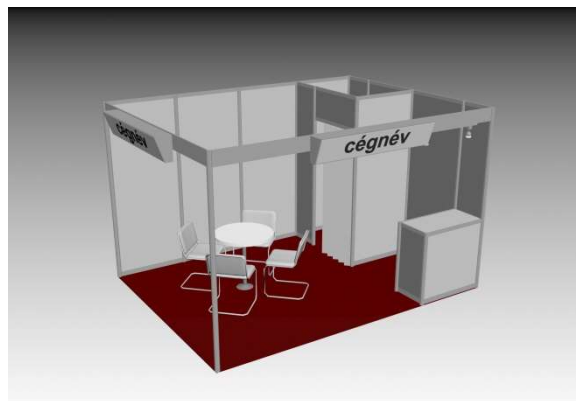

„Full” stand – min. 9 sqm

- ❖ carpet
- ❖ white walls
- ❖ 1,5 sqm closable store with 3 pcs shelves
- ❖ 1 pc information desk
- ❖ 1 pc table, 4 pcs chairs
- ❖ 1 pc coat rack, 1 pc dustbin
- ❖ electrical connection, 1 pc socket
- ❖ 1 pc spotlight / 3 sqm
- ❖ 1 pc lighting fascia board (company name)

construction cost:

Before 16 January 2019 35 EUR+VAT/sqm

After 17 January 2019 45 EUR+VAT/sqm